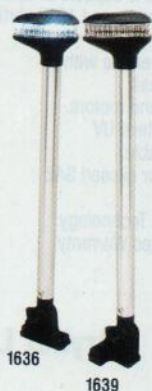

PERKO® Stealth Series – LED Fold Down White All-Round Light

- For use on vessels under 65.6' in length.
- 2 nm visibility
- Plastic Adapter Available for Flat or "V" Type Mounts, Contains Notch for Through-Base Wiring
- Fold-Down, Adjustable Angle
- Reduced Glare Design
- Base Dimensions: 2" x 1-1/2"
- 13-3/8" Vertical Height