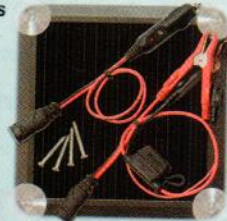

NOCO Solar Chargers

Battery Life Solar-powered Battery Charger Maintainers are the perfect charger maintainers for use on boats, motorcycles, cars, trucks, or any vehicle that may experience infrequent use.

- Weather Resistant Seals
- UV Resistant
- Color Fade Resistant

INCLUDES:
Solar Battery Charger
Battery Terminal Clamps
12V Plug Connector
Stainless Steel Screws

No.	Description	Price
NOC BLSOLAR2	12 v 2.5 W	$36.99
NOC BLSOLAR5	12 v 5 W	$69.99

WeeGo^{TM} Deluxe Jump Starters

WeeGo jump starters are incredibly versatile – it jump starts, charges, powers and lights!

1. Smarty Clamps^{TM} with comprehensive safety protections¹ guide user through a safe and simple jump
   - Surf 'n Turf approved – IP65 rated for water, dust and dirt resistance
   - Long-lasting – only loses 2% charge per month when stored – years of standby power!
   - Offers over 1,000 charging cycles
   - Independent lab tested and backed by an 18-month warranty
2. In the box: Precharged battery pack, Smarty Clamps^{TM}, wall & car chargers, hook & lanyard, water-resistant carrying case, owner's manual & quick start guide.

No.	Description	Jump Starts	Engine Size	Price
WEG N22	6 Amp		4.6L	$99.99
WEG N44	12 Amp		6.4L	$149.99
WEG N66	18 Amp		9.6L	$199.99